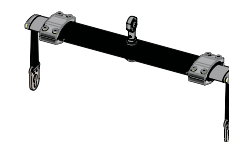

Features and Benefits

- With a 260 lb. and 440 lb. lifting capacity, the Zeus is the most powerful boom lift in the world
- Beautifully engineered to complement your vehicle
- Highly adjustable to fit most vehicles
- Ideal for power chairs, mobility scooters and manual wheelchairs
- Tailored fitting kit
- Easily removed when not in use and easily transferable from one vehicle to another
- Remote control powered by the vehicle battery
- Available in several color options

1 Choose Your Mobility Device

Wheelchair

Small Scooter

Large Scooter

Power Chair

2 Select your Appropriate Docking Device

Two Point Keyhole Bracket Spreader Bar

For lifting power chairs