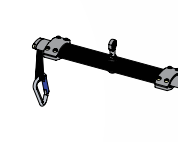

Two Point Karabiner Spreader Bar